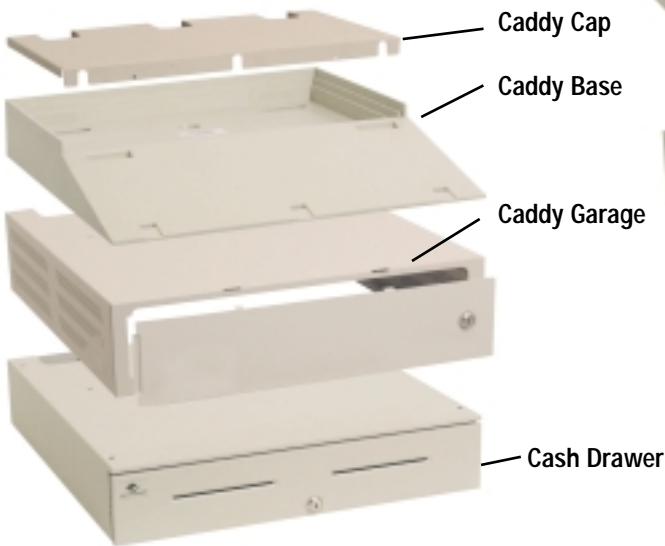

Caddy™ Garage Kit — Part Number Chart

CADDY™ GARAGE KIT

COLOR

CW = Cloud White
BL = Black

RG - CW 18821

SIZE (outside dimensions)	Houses PC up to:
16195 = 16.0" x 19.5" x 4.6" (Series 100) 406 x 495 x 117mm	14.0" x 19.5" x 4.2" 355 x 495 x 107mm
18821 = 18.8" x 21.0" x 4.6" (Series 4000) 478 x 533 x 117mm	16.8" x 21.0" x 4.2" 427 x 533 x 107mm
2021 = 20.0" x 21.0" x 4.6" (Series 4000) 508 x 533 x 117mm	18.0" x 21.0" x 4.2" 457 x 533 x 107mm

* Includes cable connectors

Cash Drawer Caddy™ System with Garage

For more information regarding the Series 100, Series 4000 Cash Drawers and the Cash Drawer Caddy™ System, visit us at: www.apgcd.com under products.

Visit our website at www.apgcd.com for information on all of APG's fine products.

APG CASH DRAWER®

A Division of Upper Midwest Industries, Inc.
5250 Industrial Blvd N.E.
Minneapolis, Minnesota 55421-1012
Phone: 763-571-5000 • Fax: 763-571-5771
www.apgcd.com

Caddy™ Garage Kit Limited Warranty: (Standard Product Only)

A three (3) year limited warranty will apply to any mechanical components found to be defective in material or workmanship. All warranty parts or repairs will be made F.O.B. APG's facility.

U S Patent #4066308 Other Patents Pending

APG® Cash Drawer, the APG Cash Drawer logo, Build on a Solid Foundation™, POS-Podium™, POS-Integrator™, SerialPRO™ and MultiPRO™, are all trademarks of APG Cash Drawer.

© Copyright 2002 APG CASH DRAWER
M-43-030 Rev. A