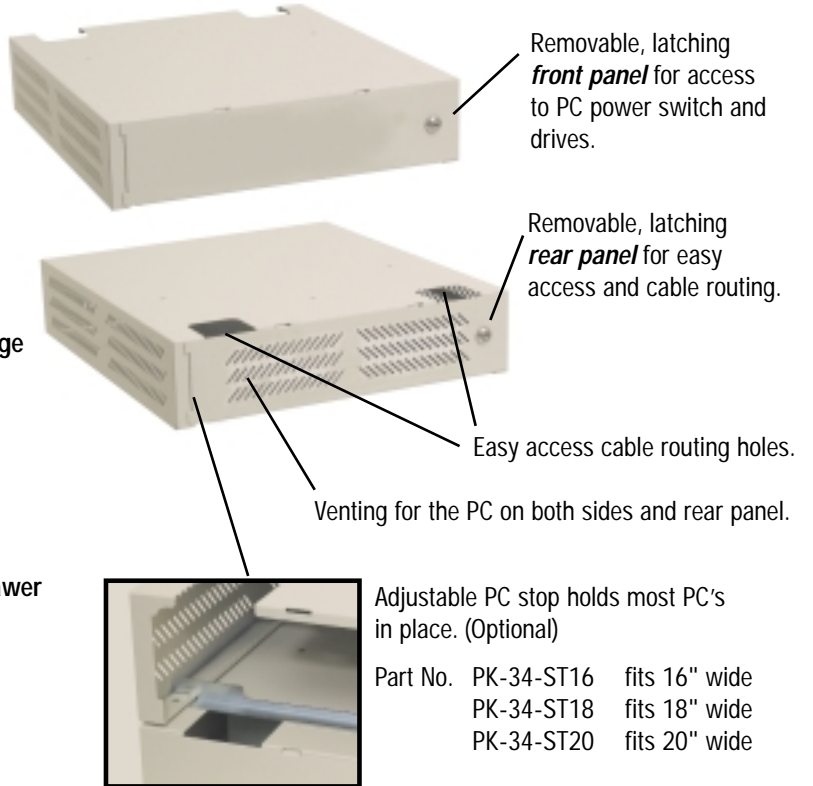

Caddy™ Garage Kit — Part Number Chart

CADDY™ GARAGE KIT

COLOR

CW = Cloud White
BL = Black

RG - CW 18821

SIZE (outside dimensions)	Houses PC up to:
16195 = 16.0" x 19.5" x 4.6" (Series 100) 406 x 495 x 117mm	14.0" x 19.5" x 4.2" 355 x 495 x 107mm
18821 = 18.8" x 21.0" x 4.6" (Series 4000) 478 x 533 x 117mm	16.8" x 21.0" x 4.2" 427 x 533 x 107mm
2021 = 20.0" x 21.0" x 4.6" (Series 4000) 508 x 533 x 117mm	18.0" x 21.0" x 4.2" 457 x 533 x 107mm

* Includes cable connectors

Cash Drawer Caddy™ System with Garage

For more information regarding the Series 100, Series 4000 Cash Drawers and the Cash Drawer Caddy™ System, visit us at: www.apgcd.com under products.

Visit our website at www.apgcd.com for information on all of APG's fine products.

APG CASH DRAWER®

A Division of Upper Midwest Industries, Inc.
5250 Industrial Blvd N.E.
Minneapolis, Minnesota 55421-1012
Phone: 763-571-5000 • Fax: 763-571-5771
www.apgcd.com

Caddy™ Garage Kit Limited Warranty: (Standard Product Only)

A three (3) year limited warranty will apply to any mechanical components found to be defective in material or workmanship. All warranty parts or repairs will be made F.O.B. APG's facility.

U S Patent #4066308 Other Patents Pending

APG® Cash Drawer, the APG Cash Drawer logo, Build on a Solid Foundation™, POS-Podium™, POS-Integrator™, SerialPRO™ and MultiPRO™, are all trademarks of APG Cash Drawer.

© Copyright 2002 APG CASH DRAWER
M-43-030 Rev. A